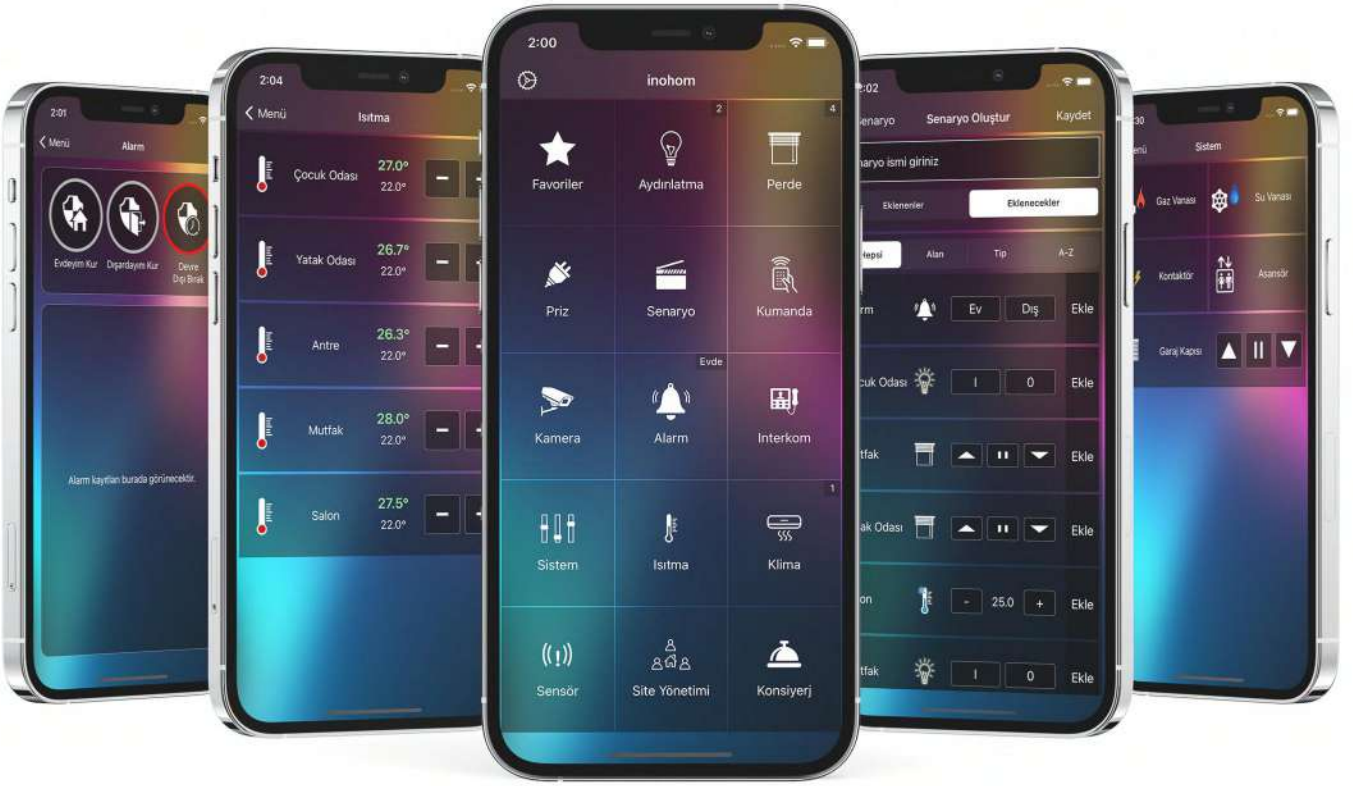

Sesli Kontrol "Hey Siri"

Sıcaklığı biraz düşür

"Sıcaklık 22.5° 'ye ayarlandı"