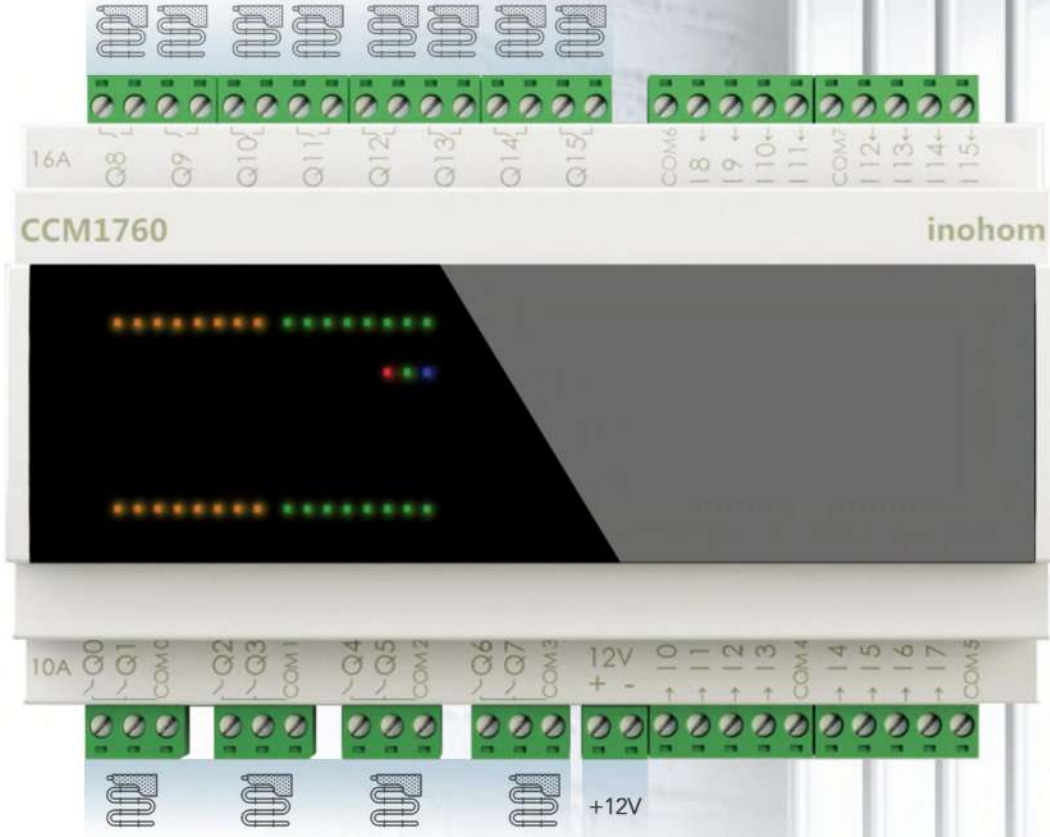

Central Control Module